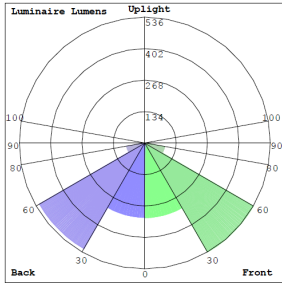

Technical Specifications

Electrical:

- Voltage: 120~277V AC/50~60 Hz
- Wattage: 15W
- Power Factor: >0.9
- Efficacy: 130 LPW

Mechanical:

- Die-cast Aluminum Housing with Powder Coat Finish (Dark Bronze and White Finish)
- LED: Philips Lumileds Luxeon 2835 High Flux LED
- Solid State Lighting technology for long life, no Maintenance needed and High-Efficiency
- High Conductive Aluminum LED Board
- 90° Adjustable 1/2" Knuckle Mount
- IP Rating: IP65
- Operating Temperature: -40°F to 104°F
- Suitable for Wet Locations

Lighting:

- Dimming: 0~10V Dimmable
- Optic Lens Type: III
- Cord type: 13" #18 AWG stranded wires
- Total Lumens: 1950
- Color Temperature: 3000K/ 4000K/ 5000K
- Color Rendering Index: ≥ 82
- Beam Angle: 120°X 90°

Photometrics: LFX-XS-15W-KN

BUG Rating: B1-U0-G0

Area 30'x 45' Mounting Height: 20'

Other Views:

Side View

Front View

Back View

Performance Table: LFX-XS-15W-KN