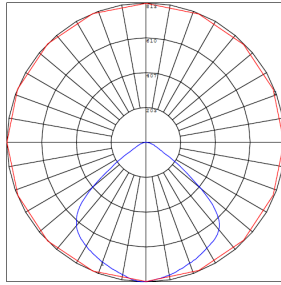

Photometrics: LFX-XS-15W-KN

BUG Rating: B1-U0-G0

Area 30'x 45' Mounting Height: 20'

Other Views:

Side View

Front View

Back View

Performance Table: LFX-XS-15W-KN