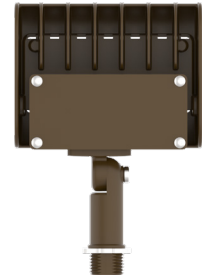

Technical Specifications

Electrical:

- Voltage: 120~277V AC/50~60 Hz
- Wattage: 15W
- Power Factor: >0.9
- Efficacy: 130 LPW

Mechanical:

- Die-cast Aluminum Housing with Powder Coat Finish (Dark Bronze and White Finish)
- LED: Philips Lumileds Luxeon 2835 High Flux LED
- Solid State Lighting technology for long life, no Maintenance needed and High-Efficiency
- High Conductive Aluminum LED Board
- 90° Adjustable 1/2" Knuckle Mount
- IP Rating: IP65
- Operating Temperature: -40°F to 104°F
- Suitable for Wet Locations

Applications:

- Ideal for general site lighting, alleys, loading docks, doorway, pathway and parking areas.
- Replace existing HID flood lights/ wall packs

Other Models:

- 30W | 3880LM | LFX-SM-10-30W-30K-KN
- 30W | 3880LM | LFX-SM-10-30W-40K-KN
- 30W | 3880LM | LFX-SM-10-30W-50K-KN
- 50W | 6320LM | LFX-MD-15-50W-30K-KN
- 50W | 6320LM | LFX-MD-15-50W-40K-KN
- 50W | 6320LM | LFX-MD-15-50W-50K-KN

Photometrics: LFX-XS-15W-KN

BUG Rating: B1-U0-G0

Area 30'x 45' Mounting Height: 20'

Other Views:

Side View

Front View

Back View

Performance Table: LFX-XS-15W-KN